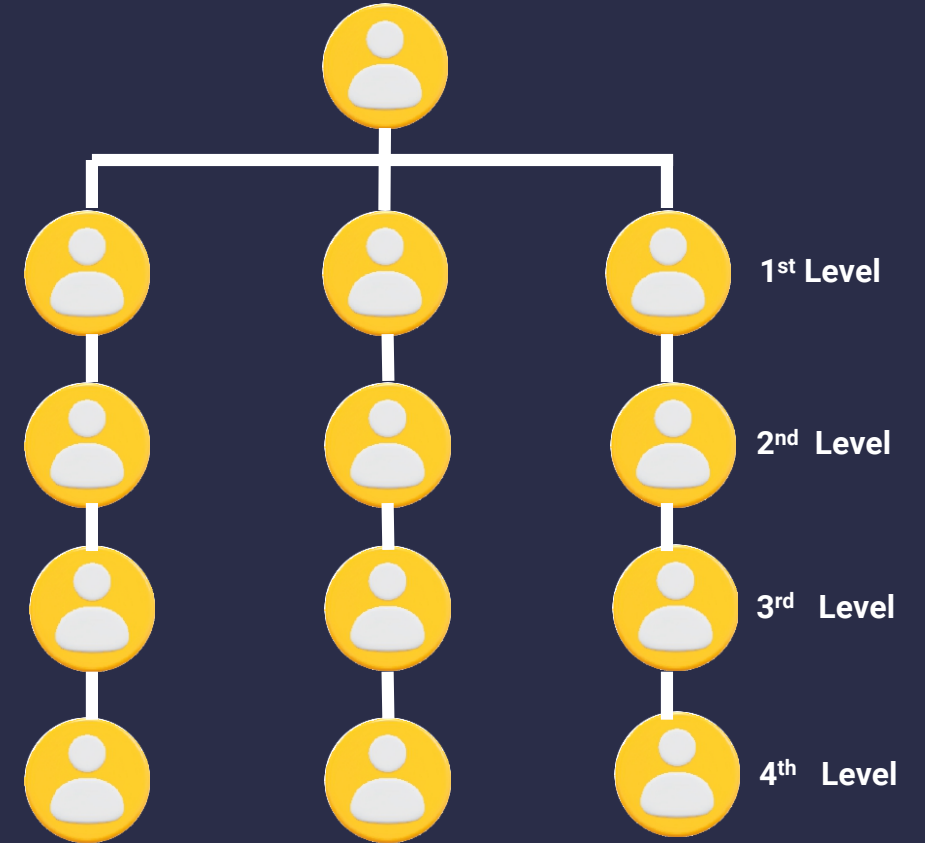

REFERRAL INCOME

10 %

MATCHING INCOME

FAST TRACK INCOME

SR. NO.	PACKAGE	FAST TRACK INCOME	DAYS	TOTAL
1	500	50	25	1250
2	1000	100	25	2500
3	2000	200	25	5000
4	5000	500	25	12500
5	10000	1000	25	25000
6	20000	2000	25	50000
7	50000	5000	25	125000
8	1 Lakh	10000	25	250000
9	2 Lakh	20000	25	5 Lakh
10	5 Lakh	50000	25	1250000 Lakh
TOTAL				2221250

Anyone who applies Left Right Direct within 24 hours of joining will have complete fast track income.

LEVEL INCOME

LEVEL	INCOME
1 st	10%
2 nd	5%
3 rd	4%
4 th	3%
5 th	2%
6 th – 10 th	1%

Unlock earnings through 10 levels of your down line viewing video ads. Earn percentages of their activities according to the following structure: